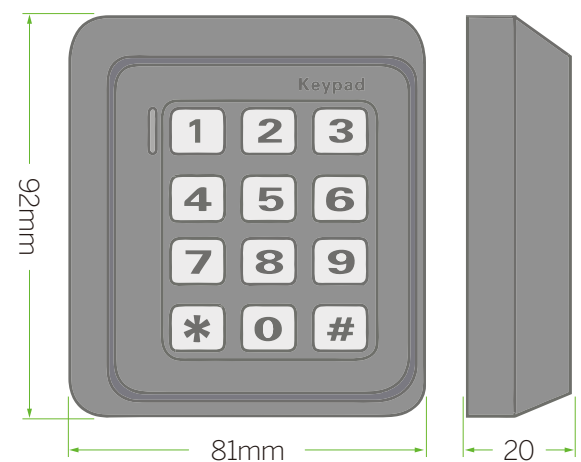

ABS Standalone Access Control

K30

Product Description

Multi-function standalone device, can be used as WG26 card reader

Capacity: 2000 card users, 2000 PIN users

Three door open methods: card, code, card+code

Backlit keypad: Can operate keyboard in dark night

Specifications

Card Type	EM
Working frequency	125KHz
User Capacity	2,000 users
Voltage	DC12V
Reading Range	5~8cm
Wiegand 26	Output & Input
Material	ABS Shell
Dimension	92 x 81 x 20mm

Dimensions(mm)

S4A Industrial Co., Limited

Address: 6th Floor, Haotai Industrial Zone, Minzhi road,
Longhua District, Shenzhen. CN 518131

Tel: +86 755 29450011

www.s4a-access.com / Email: sales@s4a-access.com
Mob/Whatsapp/Wechat/Viber: +86 134 1050 0721